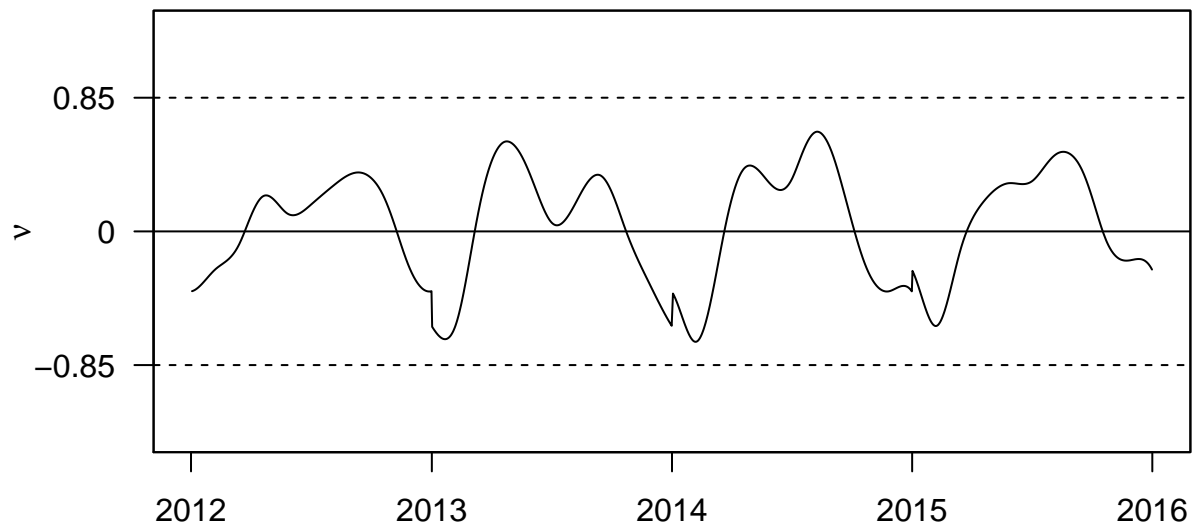

(a) Alpine +36 h (12:00 UTC)

(b) Plain +36 h (12:00 UTC)