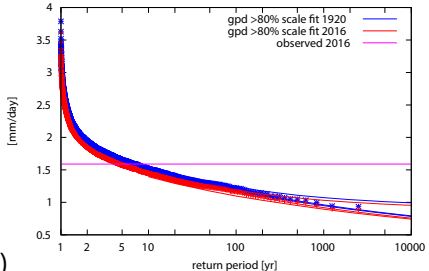

Jan-Dec averaged ECEARTH23 rcp85 pr maskKenyaSE ensemble 1860:2015 (95% CI)

(a)

Jan-Dec averaged ECEARTH23 rcp85 pr maskKenyaSE ensemble 1860:2015 (95% CI)

(b)